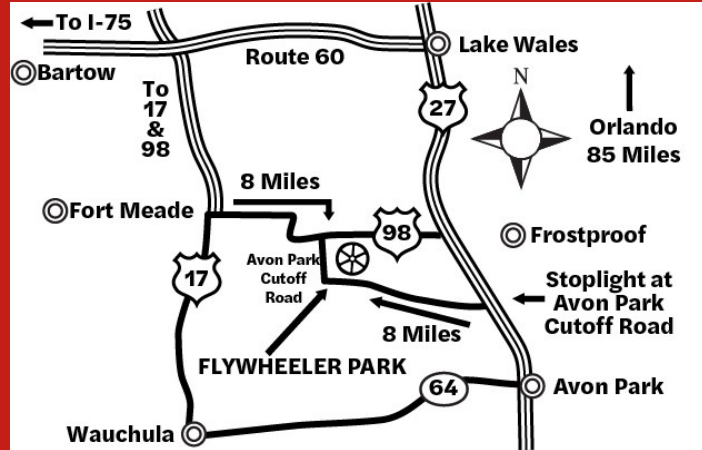

ANTIQUE ENGINE & TRACTOR SHOW

FEBRUARY 25-26-27-28, 2026

FEATURING INTERNATIONAL, FORD

AND NEW HOLLAND

**CHRISTMAS IN THE VILLAGE
 DRIVE THROUGH**

DECEMBER 12-13 & 19-20, 2025 6PM-9PM

MAP TO FLYWHEELER PARK
7000 AVON PARK CUTOFF ROAD
FORT MEADE, FLORIDA 33841

YOU MAY JOIN ONLINE AT
WWW.FLORIDAFLYWHEELERS.ORG

POLK COUNTY AND HISTORIC CITY OF FORT MEADE PRESENTS

**THE 2025 / 2026
 SHOW SEASON**

NOVEMBER 5-6-7-8, 2025

JANUARY 14-15-16-17, 2026

FEBRUARY 25-26-27-28, 2026

FEBRUARY SHOW FEATURING

INTERNATIONAL, FORD

AND NEW HOLLAND

CHRISTMAS IN THE VILLAGE

DRIVE THROUGH

DECEMBER 12-13 & 19-20, 2025

COME EXPLORE OUR 374 ACRES

WILLANDALE
Golf Cart Sales