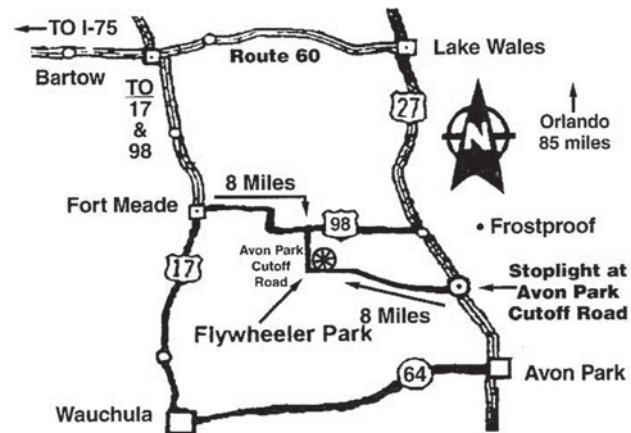

CHRISTMAS IN THE VILLAGE

DECEMBER 10-11 & 17-18, 2021

MAP TO FLYWHEELER PARK
7000 AVON PARK CUTOFF ROAD
FORT MEADE, FLORIDA 33841

YOU MAY JOIN ONLINE AT

WWW.FLORIDAFLYWHEELERS.ORG

OR CALL OUR CARETAKER AT 1-863-285-9121